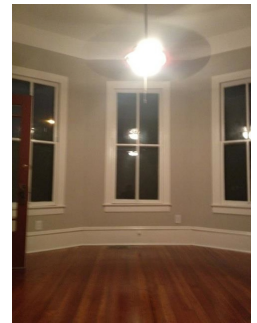

### Residential For Lease

Sq. Ft.	950 sq.ft.
Contact	Jason Thibodeaux (337) 344-1569
Zoning	R-2
Other Information	Great location in the downtown district. Large oversized 1 bedroom/1 bath apt. In a historic home. Completely renovated with 12 ft. ceilings and original hardwood floors. Granite counters, stainless appliances with washer & dryer. Dogs OK and 2 parking spaces. One year lease for \$900/month and a deposit of \$900.