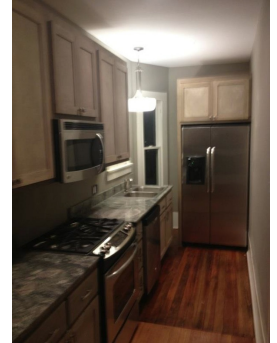

### Residential For Lease

Sq. Ft.	950 sq.ft.
Contact	Jason Thibodeaux (337) 344-1569
Zoning	R-2
Other Information	Great location in the downtown district. Large oversized 1 bedroom/1 bath apt. In a historic home. Completely renovated with 12 ft. ceilings and original hardwood floors. Granite counters, stainless appliances with washer & dryer. Dogs OK and 2 parking spaces. One year lease for \$900/month and a deposit of \$900.