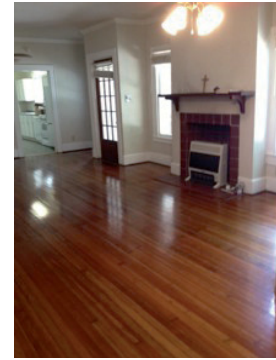

615 Madison Street Lafayette, LA 70501

**For Rent**

Sq. Ft.	1,600 sq. ft.
Contact	(337) 322-8340
	Tours by Appointment
Zoning	GB
Other Information	Large 2 bedroom with studio space. Original 1910 details with beautiful wood floors, cypress cabinetry, original woodwork, gas stove, and large windows. Move in with First Months Rent and \$1200 Security Deposit. Non-Smokers. No Pets.
	\$1,500/mo, lower rates available for long term